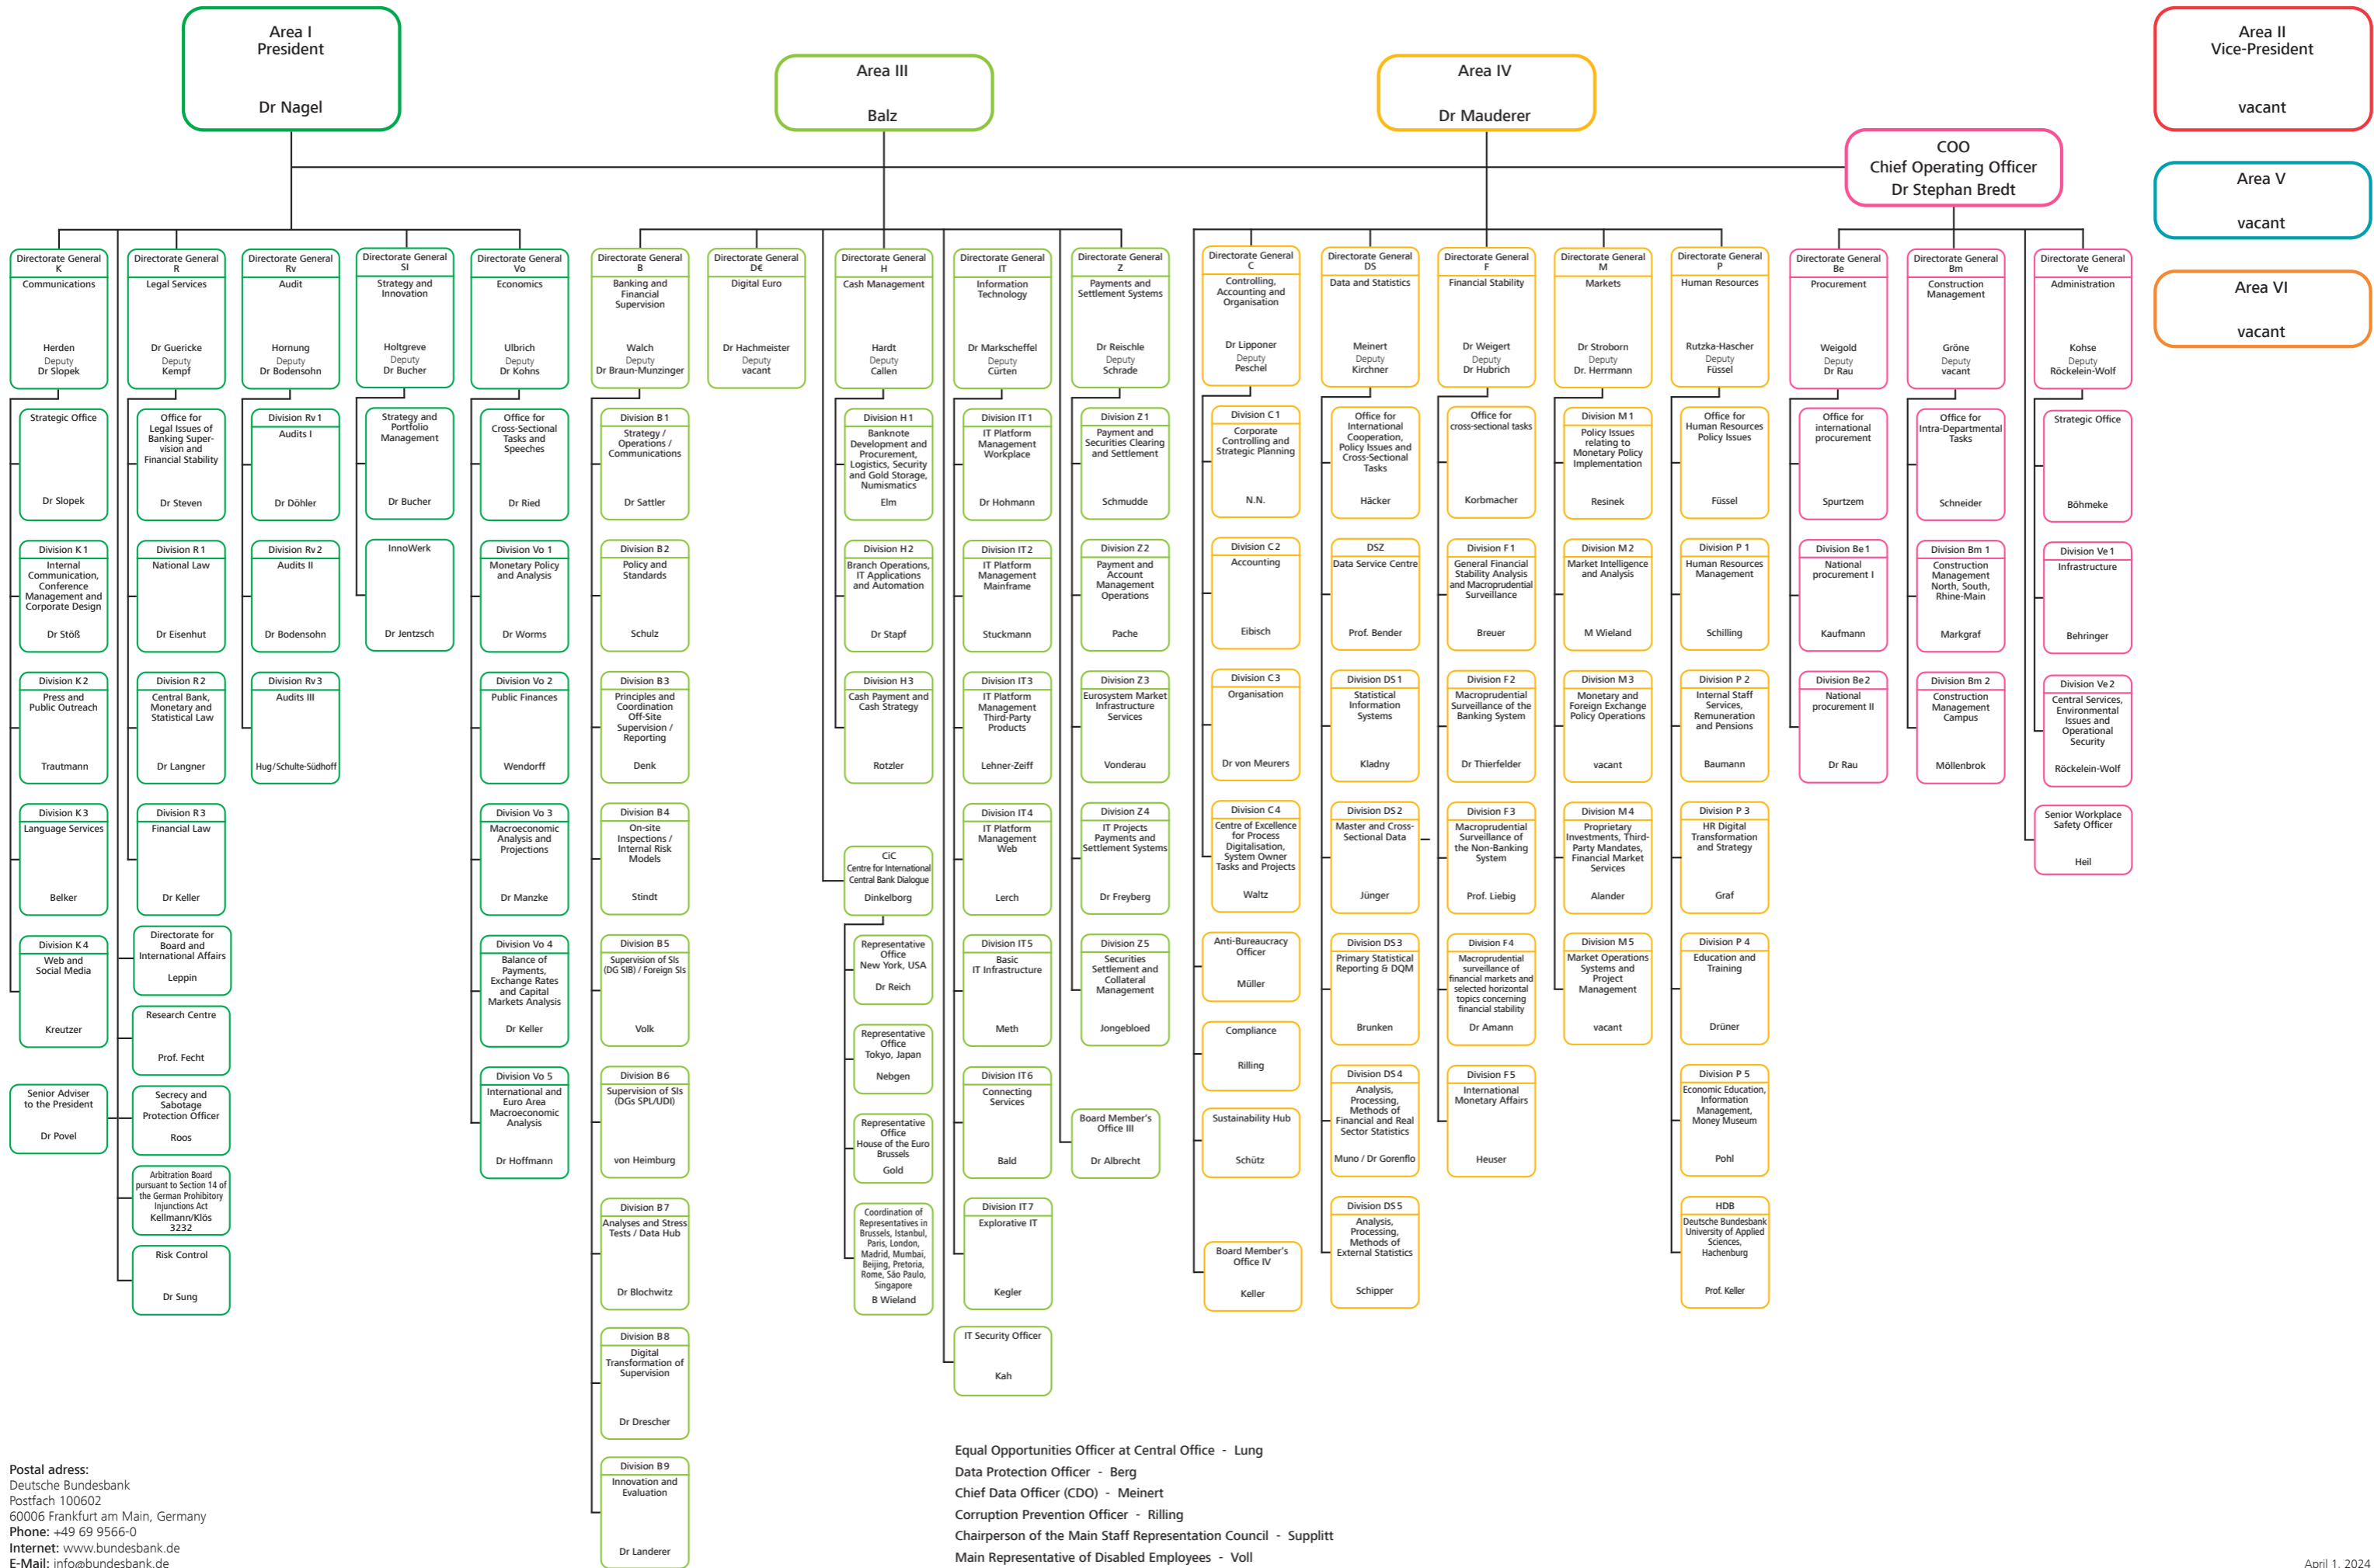

Organisation Chart Central Office

April 1, 2024

Members of the Executive Board

Dr Joachim Nagel
President of the Deutsche Bundesbank

Burkhard Balz

Dr Sabine Mauderer

Central Office of the Deutsche Bundesbank – Organisation Chart